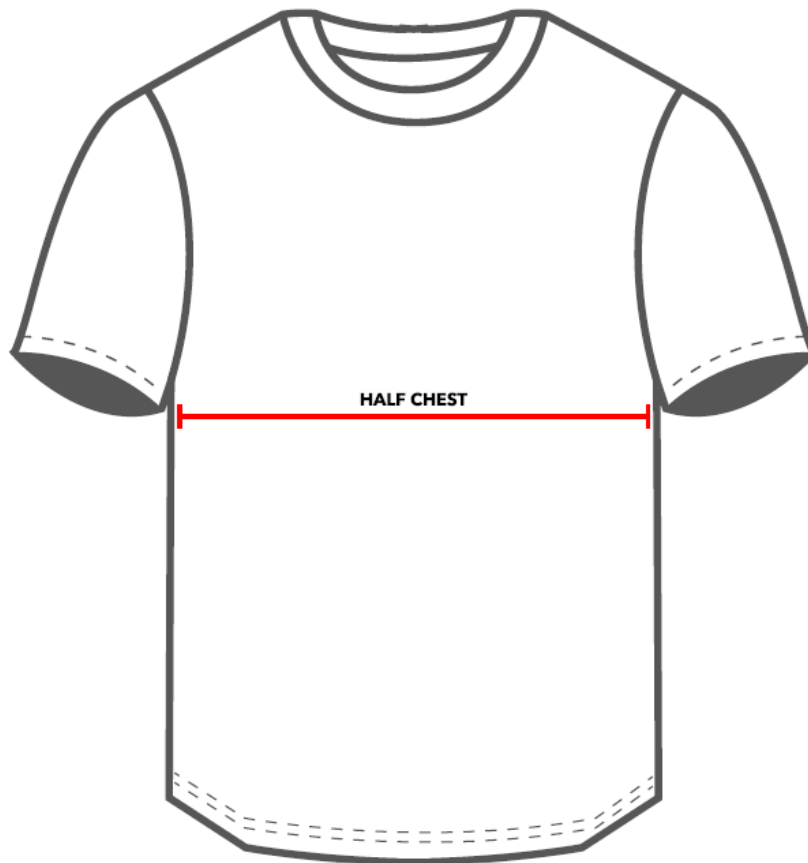

Transurban  
**BRIDGE TO BRISBANE**

SIZE	XXS	XS	S	M	L	XL	2XL	3XL	4XL
HALF CHEST	38	40	45	50	55	60	65	70	75