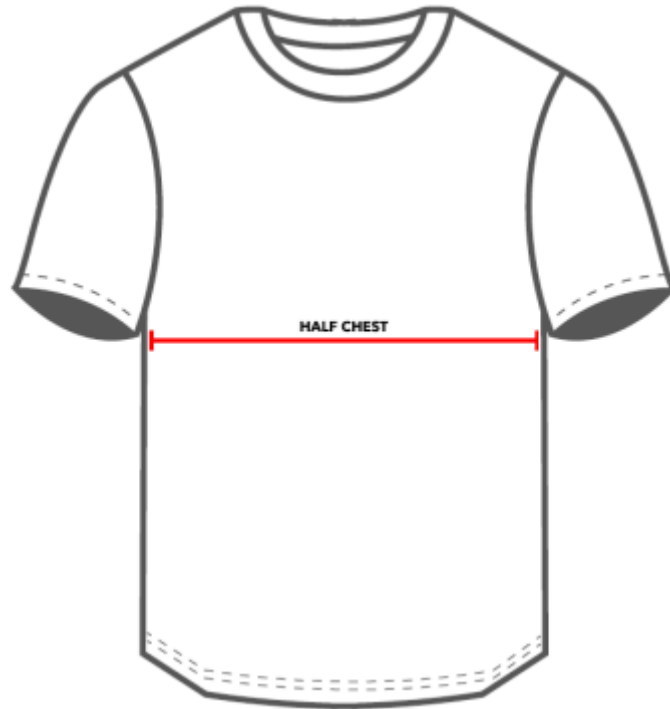

Transurban
BRIDGE TO BRISBANE

YOUTH

	04	06	08	10	12	14	16
Full Chest	70	75	80	85	90	95	100

ADULT

	S	M	L	XL	2XL	3XL	4XL	5XL
Full Chest	105	110	115	120	125	130	135	140